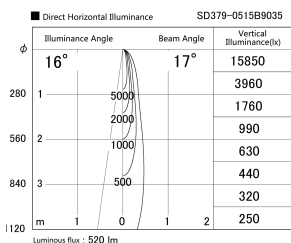

Item no. SD379-0515B9035

Series Name: AMMA Lens type Cylinder Tracklight (SD379)

Installation	Track mount
Type	Lens type tracklight : Cylinder type
Fixture wattage	6W
Beam angle	17deg
Color Temp.	3500K
CRI	Ra>90
Luminous	521 lm
Body	Die-castaluminumalloy
Body finish	Black
Trim finish	Black
Reflector finish	N/A
IP Rate	IP20
Light source	COB module
Input Voltage	AC220~240V
Dimming Type	Non-Dimmable
Certificate	CE,CCC
Cut Hole	N/A