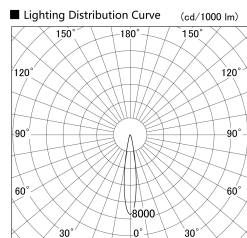

Item no. SD379-0515B9035

Series Name: AMMA Lens type Cylinder Tracklight (SD379)

Installation	Track mount
Type	Lens type tracklight : Cylinder type
Fixture wattage	6W
Beam angle	17deg
Color Temp.	3500K
CRI	Ra>90
Luminous	521 lm
Body	Die-castaluminumalloy
Body finish	Black
Trim finish	Black
Reflector finish	N/A
IP Rate	IP20
Light source	COB module
Input Voltage	AC220~240V
Dimming Type	Non-Dimmable
Certificate	CE,CCC
Cut Hole	N/A