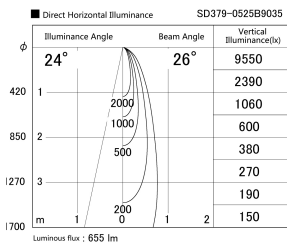

Item no. SD379-0525B9035

Series Name: AMMA Lens type Cylinder Tracklight (SD379)

Installation	Track mount
Type	Lens type tracklight : Cylinder type
Fixture wattage	6W
Beam angle	26deg
Color Temp.	3500K
CRI	Ra>90
Luminous	653 lm
Body	Die-castaluminumalloy
Body finish	Black
Trim finish	Black
Reflector finish	N/A
IP Rate	IP20
Light source	COB module
Input Voltage	AC220~240V
Dimming Type	Non-Dimmable
Certificate	CE,CCC
Cut Hole	N/A