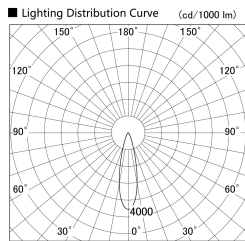

Item no. SD379-0525B9035

Series Name: AMMA Lens type Cylinder Tracklight (SD379)

Installation	Track mount
Type	Lens type tracklight : Cylinder type
Fixture wattage	6W
Beam angle	26deg
Color Temp.	3500K
CRI	Ra>90
Luminous	653 lm
Body	Die-castaluminumalloy
Body finish	Black
Trim finish	Black
Reflector finish	N/A
IP Rate	IP20
Light source	COB module
Input Voltage	AC220~240V
Dimming Type	Non-Dimmable
Certificate	CE,CCC
Cut Hole	N/A