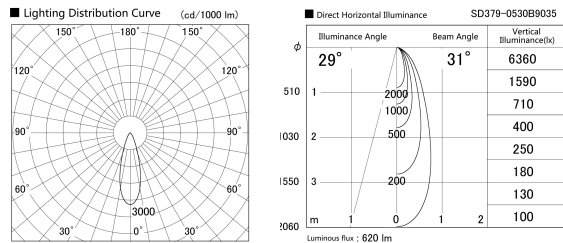

Item no. SD379-0530B9035

Series Name: AMMA Lens type Cylinder Tracklight (SD379)

Installation	Track mount
Type	Lens type tracklight : Cylinder type
Fixture wattage	6W
Beam angle	31deg
Color Temp.	3500K
CRI	Ra>90
Luminous	618 lm
Body	Die-castaluminumalloy
Body finish	Black
Trim finish	Black
Reflector finish	N/A
IP Rate	IP20
Light source	COB module
Input Voltage	AC220~240V
Dimming Type	Non-Dimmable
Certificate	CE,CCC
Cut Hole	N/A