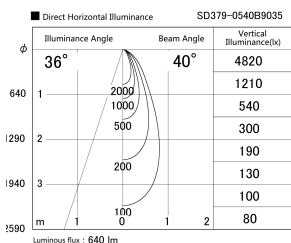

Item no. SD379-0540B9035

Series Name: AMMA Lens type Cylinder Tracklight (SD379)

Installation	Track mount
Type	Lens type tracklight : Cylinder type
Fixture wattage	6W
Beam angle	40deg
Color Temp.	3500K
CRI	Ra>90
Luminous	638 lm
Body	Die-castaluminumalloy
Body finish	Black
Trim finish	Black
Reflector finish	N/A
IP Rate	IP20
Light source	COB module
Input Voltage	AC220~240V
Dimming Type	Non-Dimmable
Certificate	CE,CCC
Cut Hole	N/A