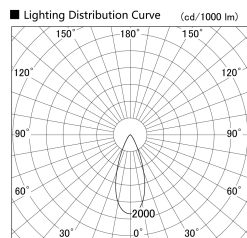

Item no. SD379-0540B9035

Series Name: AMMA Lens type Cylinder Tracklight (SD379)

Installation	Track mount
Type	Lens type tracklight : Cylinder type
Fixture wattage	6W
Beam angle	40deg
Color Temp.	3500K
CRI	Ra>90
Luminous	638 lm
Body	Die-castaluminumalloy
Body finish	Black
Trim finish	Black
Reflector finish	N/A
IP Rate	IP20
Light source	COB module
Input Voltage	AC220~240V
Dimming Type	Non-Dimmable
Certificate	CE,CCC
Cut Hole	N/A