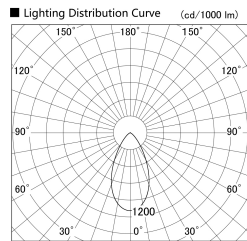

Item no. SD379-0555B9035

Series Name: AMMA Lens type Cylinder Tracklight (SD379)

Installation	Track mount
Type	Lens type tracklight : Cylinder type
Fixture wattage	6W
Beam angle	53deg
Color Temp.	3500K
CRI	Ra>90
Luminous	591 lm
Body	Die-castaluminumalloy
Body finish	Black
Trim finish	Black
Reflector finish	N/A
IP Rate	IP20
Light source	COB module
Input Voltage	AC220~240V
Dimming Type	Non-Dimmable
Certificate	CE,CCC
Cut Hole	N/A