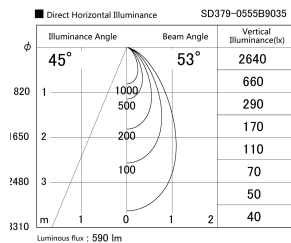

Item no. SD379-0555B9035

Series Name: AMMA Lens type Cylinder Tracklight (SD379)

Installation	Track mount
Type	Lens type tracklight : Cylinder type
Fixture wattage	6W
Beam angle	53deg
Color Temp.	3500K
CRI	Ra>90
Luminous	591 lm
Body	Die-castaluminumalloy
Body finish	Black
Trim finish	Black
Reflector finish	N/A
IP Rate	IP20
Light source	COB module
Input Voltage	AC220~240V
Dimming Type	Non-Dimmable
Certificate	CE,CCC
Cut Hole	N/A