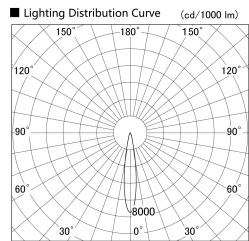

Item no. SD379-0715B9035

Series Name: AMMA Lens type Cylinder Tracklight (SD379)

Installation	Track mount
Type	Lens type tracklight : Cylinder type
Fixture wattage	7.5W
Beam angle	17deg
Color Temp.	3500K
CRI	Ra>90
Luminous	611 lm
Body	Die-castaluminumalloy
Body finish	Black
Trim finish	Black
Reflector finish	N/A
IP Rate	IP20
Light source	COB module
Input Voltage	AC220~240V
Dimming Type	Non-Dimmable
Certificate	CE,CCC
Cut Hole	N/A