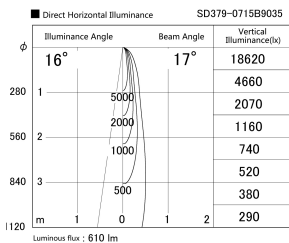

Item no. SD379-0715B9035

Series Name: AMMA Lens type Cylinder Tracklight (SD379)

Installation	Track mount
Type	Lens type tracklight : Cylinder type
Fixture wattage	7.5W
Beam angle	17deg
Color Temp.	3500K
CRI	Ra>90
Luminous	611 lm
Body	Die-castaluminumalloy
Body finish	Black
Trim finish	Black
Reflector finish	N/A
IP Rate	IP20
Light source	COB module
Input Voltage	AC220~240V
Dimming Type	Non-Dimmable
Certificate	CE,CCC
Cut Hole	N/A