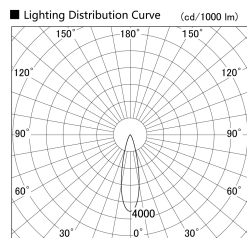

Item no. SD379-0725B9035

Series Name: AMMA Lens type Cylinder Tracklight (SD379)

Installation	Track mount
Type	Lens type tracklight : Cylinder type
Fixture wattage	7.5W
Beam angle	26deg
Color Temp.	3500K
CRI	Ra>90
Luminous	775 lm
Body	Die-castaluminumalloy
Body finish	Black
Trim finish	Black
Reflector finish	N/A
IP Rate	IP20
Light source	COB module
Input Voltage	AC220~240V
Dimming Type	Non-Dimmable
Certificate	CE,CCC
Cut Hole	N/A