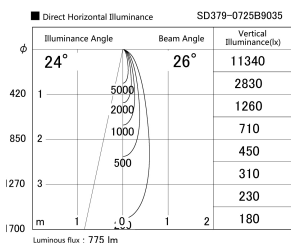

Item no. SD379-0725B9035

Series Name: AMMA Lens type Cylinder Tracklight (SD379)

Installation	Track mount
Type	Lens type tracklight : Cylinder type
Fixture wattage	7.5W
Beam angle	26deg
Color Temp.	3500K
CRI	Ra>90
Luminous	775 lm
Body	Die-castaluminumalloy
Body finish	Black
Trim finish	Black
Reflector finish	N/A
IP Rate	IP20
Light source	COB module
Input Voltage	AC220~240V
Dimming Type	Non-Dimmable
Certificate	CE,CCC
Cut Hole	N/A