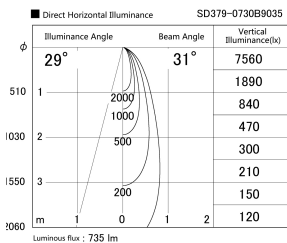

Item no. SD379-0730B9035

Series Name: AMMA Lens type Cylinder Tracklight (SD379)

Installation	Track mount
Type	Lens type tracklight : Cylinder type
Fixture wattage	7.5W
Beam angle	31deg
Color Temp.	3500K
CRI	Ra>90
Luminous	734 lm
Body	Die-castaluminumalloy
Body finish	Black
Trim finish	Black
Reflector finish	N/A
IP Rate	IP20
Light source	COB module
Input Voltage	AC220~240V
Dimming Type	Non-Dimmable
Certificate	CE,CCC
Cut Hole	N/A