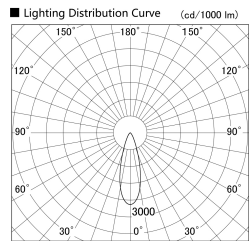

Item no. SD379-0730B9035

Series Name: AMMA Lens type Cylinder Tracklight (SD379)

Installation	Track mount
Type	Lens type tracklight : Cylinder type
Fixture wattage	7.5W
Beam angle	31deg
Color Temp.	3500K
CRI	Ra>90
Luminous	734 lm
Body	Die-castaluminumalloy
Body finish	Black
Trim finish	Black
Reflector finish	N/A
IP Rate	IP20
Light source	COB module
Input Voltage	AC220~240V
Dimming Type	Non-Dimmable
Certificate	CE,CCC
Cut Hole	N/A