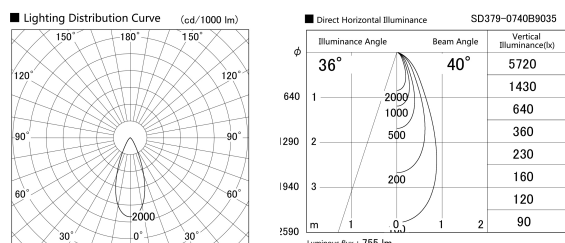

Item no. SD379-0740B9035

Series Name: AMMA Lens type Cylinder Tracklight (SD379)

Installation	Track mount
Type	Lens type tracklight : Cylinder type
Fixture wattage	7.5W
Beam angle	40deg
Color Temp.	3500K
CRI	Ra>90
Luminous	757 lm
Body	Die-castaluminumalloy
Body finish	Black
Trim finish	Black
Reflector finish	N/A
IP Rate	IP20
Light source	COB module
Input Voltage	AC220~240V
Dimming Type	Non-Dimmable
Certificate	CE,CCC
Cut Hole	N/A