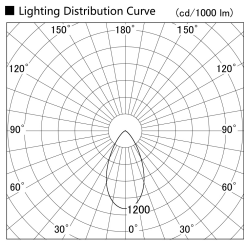

Item no. SD379-0755B9035

Series Name: AMMA Lens type Cylinder Tracklight (SD379)

Installation	Track mount
Type	Lens type tracklight : Cylinder type
Fixture wattage	7.5W
Beam angle	53deg
Color Temp.	3500K
CRI	Ra>90
Luminous	701 lm
Body	Die-castaluminumalloy
Body finish	Black
Trim finish	Black
Reflector finish	N/A
IP Rate	IP20
Light source	COB module
Input Voltage	AC220~240V
Dimming Type	Non-Dimmable
Certificate	CE,CCC
Cut Hole	N/A