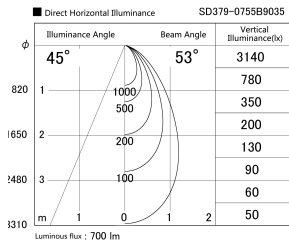

Item no. SD379-0755B9035

Series Name: AMMA Lens type Cylinder Tracklight (SD379)

Installation	Track mount
Type	Lens type tracklight : Cylinder type
Fixture wattage	7.5W
Beam angle	53deg
Color Temp.	3500K
CRI	Ra>90
Luminous	701 lm
Body	Die-castaluminumalloy
Body finish	Black
Trim finish	Black
Reflector finish	N/A
IP Rate	IP20
Light source	COB module
Input Voltage	AC220~240V
Dimming Type	Non-Dimmable
Certificate	CE,CCC
Cut Hole	N/A