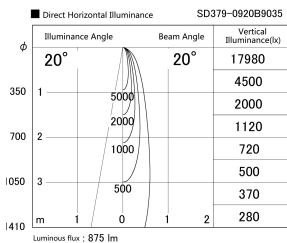

Item no. SD379-0920B9035

Series Name: AMMA Lens type Cylinder Tracklight (SD379)

Installation	Track mount
Type	Lens type tracklight : Cylinder type
Fixture wattage	10.5W
Beam angle	20deg
Color Temp.	3500K
CRI	Ra>90
Luminous	875 lm
Body	Die-cast aluminum alloy
Body finish	Black
Trim finish	Black
Reflector finish	N/A
IP Rate	IP20
Light source	COB module
Input Voltage	AC220~240V
Dimming Type	Non-Dimmable
Certificate	CE,CCC
Cut Hole	N/A