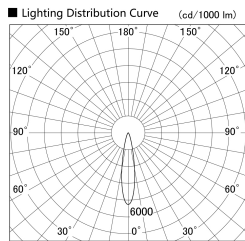

Item no. SD379-0920B9035

Series Name: AMMA Lens type Cylinder Tracklight (SD379)

Installation	Track mount
Type	Lens type tracklight : Cylinder type
Fixture wattage	10.5W
Beam angle	20deg
Color Temp.	3500K
CRI	Ra>90
Luminous	875 lm
Body	Die-cast aluminum alloy
Body finish	Black
Trim finish	Black
Reflector finish	N/A
IP Rate	IP20
Light source	COB module
Input Voltage	AC220~240V
Dimming Type	Non-Dimmable
Certificate	CE,CCC
Cut Hole	N/A