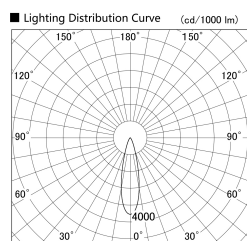

Item no. SD379-0925B9035

Series Name: AMMA Lens type Cylinder Tracklight (SD379)

| | |
|------------------|---|
| Installation | Track mount |
| Type | Lens type tracklight : Cylinder type |
| Fixture wattage | 10.5W |
| Beam angle | 26deg |
| Color Temp. | 3500K |
| CRI | Ra>90 |
| Luminous | 1048 lm |
| Body | Die-castaluminumalloy |
| Body finish | Black |
| Trim finish | Black |
| Reflector finish | N/A |
| IP Rate | IP20 |
| Light source | COB module |
| Input Voltage | AC220~240V |
| Dimming Type | Non-Dimmable |
| Certificate | CE,CCC |
| Cut Hole | N/A |