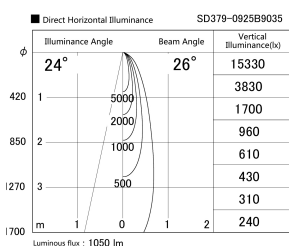

Item no. SD379-0925B9035

Series Name: AMMA Lens type Cylinder Tracklight (SD379)

| | |
|------------------|---|
| Installation | Track mount |
| Type | Lens type tracklight : Cylinder type |
| Fixture wattage | 10.5W |
| Beam angle | 26deg |
| Color Temp. | 3500K |
| CRI | Ra>90 |
| Luminous | 1048 lm |
| Body | Die-castaluminumalloy |
| Body finish | Black |
| Trim finish | Black |
| Reflector finish | N/A |
| IP Rate | IP20 |
| Light source | COB module |
| Input Voltage | AC220~240V |
| Dimming Type | Non-Dimmable |
| Certificate | CE,CCC |
| Cut Hole | N/A |