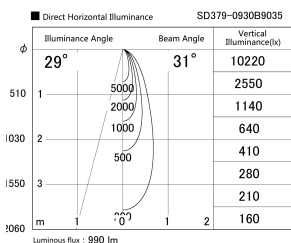

Item no. SD379-0930B9035

Series Name: AMMA Lens type Cylinder Tracklight (SD379)

Installation	Track mount
Type	Lens type tracklight : Cylinder type
Fixture wattage	10.5W
Beam angle	31deg
Color Temp.	3500K
CRI	Ra>90
Luminous	992 lm
Body	Die-castaluminumalloy
Body finish	Black
Trim finish	Black
Reflector finish	N/A
IP Rate	IP20
Light source	COB module
Input Voltage	AC220~240V
Dimming Type	Non-Dimmable
Certificate	CE,CCC
Cut Hole	N/A