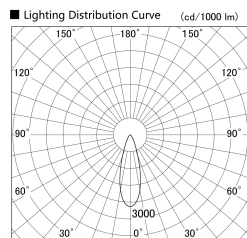

Item no. SD379-0930B9035

Series Name: AMMA Lens type Cylinder Tracklight (SD379)

Installation	Track mount
Type	Lens type tracklight : Cylinder type
Fixture wattage	10.5W
Beam angle	31deg
Color Temp.	3500K
CRI	Ra>90
Luminous	992 lm
Body	Die-castaluminumalloy
Body finish	Black
Trim finish	Black
Reflector finish	N/A
IP Rate	IP20
Light source	COB module
Input Voltage	AC220~240V
Dimming Type	Non-Dimmable
Certificate	CE,CCC
Cut Hole	N/A