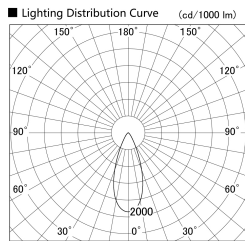

Item no. SD379-0940B9035

Series Name: AMMA Lens type Cylinder Tracklight (SD379)

Installation	Track mount
Type	Lens type tracklight : Cylinder type
Fixture wattage	10.5W
Beam angle	40deg
Color Temp.	3500K
CRI	Ra>90
Luminous	1024 lm
Body	Die-castaluminumalloy
Body finish	Black
Trim finish	Black
Reflector finish	N/A
IP Rate	IP20
Light source	COB module
Input Voltage	AC220~240V
Dimming Type	Non-Dimmable
Certificate	CE,CCC
Cut Hole	N/A