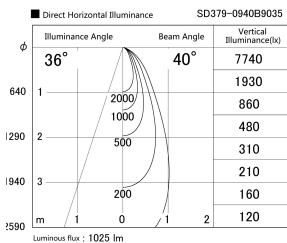

Item no. SD379-0940B9035

Series Name: AMMA Lens type Cylinder Tracklight (SD379)

Installation	Track mount
Type	Lens type tracklight : Cylinder type
Fixture wattage	10.5W
Beam angle	40deg
Color Temp.	3500K
CRI	Ra>90
Luminous	1024 lm
Body	Die-castaluminumalloy
Body finish	Black
Trim finish	Black
Reflector finish	N/A
IP Rate	IP20
Light source	COB module
Input Voltage	AC220~240V
Dimming Type	Non-Dimmable
Certificate	CE,CCC
Cut Hole	N/A