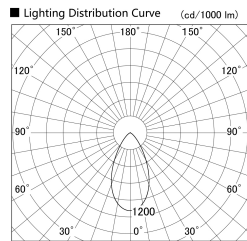

Item no. SD379-0955B9035

Series Name: AMMA Lens type Cylinder Tracklight (SD379)

Installation	Track mount
Type	Lens type tracklight : Cylinder type
Fixture wattage	10.5W
Beam angle	53deg
Color Temp.	3500K
CRI	Ra>90
Luminous	948 lm
Body	Die-castaluminumalloy
Body finish	Black
Trim finish	Black
Reflector finish	N/A
IP Rate	IP20
Light source	COB module
Input Voltage	AC220~240V
Dimming Type	Non-Dimmable
Certificate	CE,CCC
Cut Hole	N/A