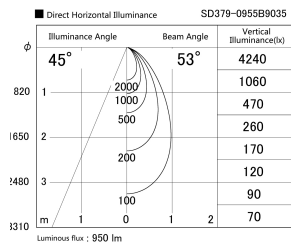

Item no. SD379-0955B9035

Series Name: AMMA Lens type Cylinder Tracklight (SD379)

Installation	Track mount
Type	Lens type tracklight : Cylinder type
Fixture wattage	10.5W
Beam angle	53deg
Color Temp.	3500K
CRI	Ra>90
Luminous	948 lm
Body	Die-castaluminumalloy
Body finish	Black
Trim finish	Black
Reflector finish	N/A
IP Rate	IP20
Light source	COB module
Input Voltage	AC220~240V
Dimming Type	Non-Dimmable
Certificate	CE,CCC
Cut Hole	N/A