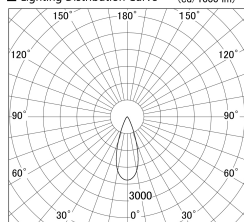

■ Lighting Distribution Curve (cd/1000 lm)