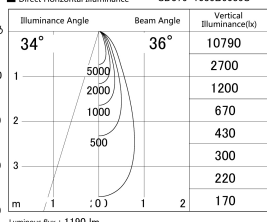

Item no. SD379-1035B9035S

Series Name: AMMA Lens type Cylinder Tracklight (SD379)

■ Lighting Distribution Curve (cd/1000 lm)

Installation	Track mount
Type	Lens type tracklight : Cylinder type
Fixture wattage	10.5W
Beam angle	36deg
Color Temp.	3500K
CRI	Ra>90
Luminous	1190 lm
Body	Die-castaluminumalloy
Body finish	Black
Trim finish	Black
Reflector finish	N/A
IP Rate	IP20
Light source	COB module
Input Voltage	AC220~240V
Dimming Type	Non-Dimmable
Certificate	CE,CCC
Cut Hole	N/A