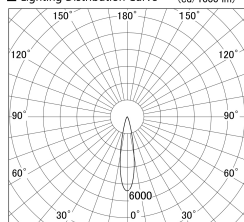

■ Lighting Distribution Curve (cd/1000 lm)