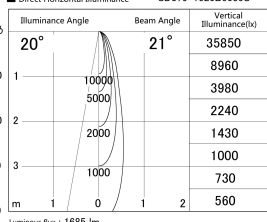

Item no. SD379-1520B9035S

Series Name: AMMA Lens type Cylinder Tracklight (SD379)

■ Lighting Distribution Curve (cd/1000 lm)

Installation	Track mount
Type	Lens type tracklight : Cylinder type
Fixture wattage	14W
Beam angle	21deg
Color Temp.	3500K
CRI	Ra>90
Luminous	1687 lm
Body	Die-castaluminumalloy
Body finish	Black
Trim finish	Black
Reflector finish	N/A
IP Rate	IP20
Light source	COB module
Input Voltage	AC220~240V
Dimming Type	Non-Dimmable
Certificate	CE,CCC
Cut Hole	N/A