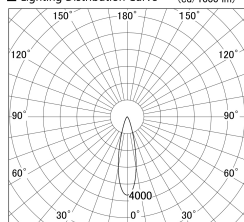

■ Lighting Distribution Curve (cd/1000 lm)