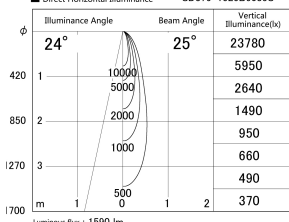

Item no. SD379-1525B9035S

Series Name: AMMA Lens type Cylinder Tracklight (SD379)

■ Lighting Distribution Curve (cd/1000 lm)

Installation	Track mount
Type	Lens type tracklight : Cylinder type
Fixture wattage	14W
Beam angle	25deg
Color Temp.	3500K
CRI	Ra>90
Luminous	1588 lm
Body	Die-castaluminumalloy
Body finish	Black
Trim finish	Black
Reflector finish	N/A
IP Rate	IP20
Light source	COB module
Input Voltage	AC220~240V
Dimming Type	Non-Dimmable
Certificate	CE,CCC
Cut Hole	N/A