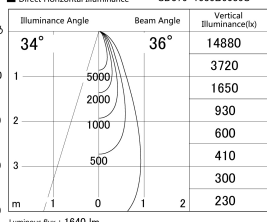

Item no. SD379-1535B9035S

Series Name: AMMA Lens type Cylinder Tracklight (SD379)

■ Lighting Distribution Curve (cd/1000 lm)

Installation	Track mount
Type	Lens type tracklight : Cylinder type
Fixture wattage	14W
Beam angle	36deg
Color Temp.	3500K
CRI	Ra>90
Luminous	1641 lm
Body	Die-castaluminumalloy
Body finish	Black
Trim finish	Black
Reflector finish	N/A
IP Rate	IP20
Light source	COB module
Input Voltage	AC220~240V
Dimming Type	Non-Dimmable
Certificate	CE,CCC
Cut Hole	N/A