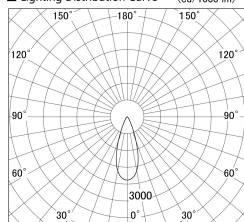

■ Lighting Distribution Curve (cd/1000 lm)