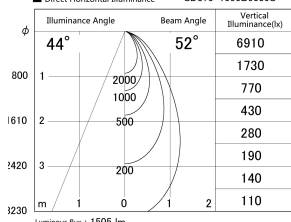

Item no. SD379-1550B9035S

Series Name: AMMA Lens type Cylinder Tracklight (SD379)

■ Lighting Distribution Curve (cd/1000 lm)

Installation	Track mount
Type	Lens type tracklight : Cylinder type
Fixture wattage	14W
Beam angle	52deg
Color Temp.	3500K
CRI	Ra>90
Luminous	1503 lm
Body	Die-castaluminumalloy
Body finish	Black
Trim finish	Black
Reflector finish	N/A
IP Rate	IP20
Light source	COB module
Input Voltage	AC220~240V
Dimming Type	Non-Dimmable
Certificate	CE,CCC
Cut Hole	N/A