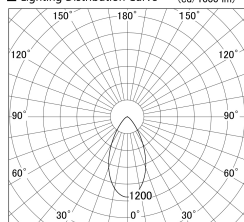

■ Lighting Distribution Curve (cd/1000 lm)