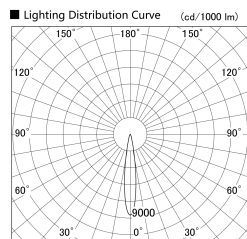

Item no. SD379-1015B9035

Series Name: AMMA Lens type Cylinder Tracklight (SD379)

Installation	Track mount
Type	Lens type tracklight : Cylinder type
Fixture wattage	10.5W
Beam angle	16deg
Color Temp.	3500K
CRI	Ra>90
Luminous	1001 lm
Body	Die-castaluminumalloy
Body finish	Black
Trim finish	Black
Reflector finish	N/A
IP Rate	IP20
Light source	COB module
Input Voltage	AC220~240V
Dimming Type	Non-Dimmable
Certificate	CE,CCC
Cut Hole	N/A