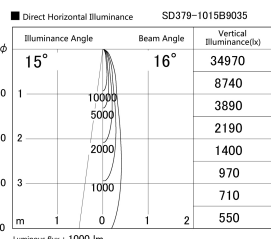

Item no. SD379-1015B9035

Series Name: AMMA Lens type Cylinder Tracklight (SD379)

Installation	Track mount
Type	Lens type tracklight : Cylinder type
Fixture wattage	10.5W
Beam angle	16deg
Color Temp.	3500K
CRI	Ra>90
Luminous	1001 lm
Body	Die-castaluminumalloy
Body finish	Black
Trim finish	Black
Reflector finish	N/A
IP Rate	IP20
Light source	COB module
Input Voltage	AC220~240V
Dimming Type	Non-Dimmable
Certificate	CE,CCC
Cut Hole	N/A