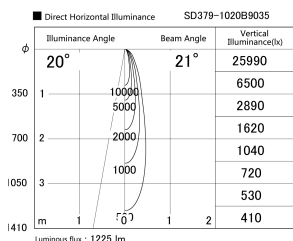

Item no. SD379-1020B9035

Series Name: AMMA Lens type Cylinder Tracklight (SD379)

Installation	Track mount
Type	Lens type tracklight : Cylinder type
Fixture wattage	10.5W
Beam angle	21deg
Color Temp.	3500K
CRI	Ra>90
Luminous	1223 lm
Body	Die-castaluminumalloy
Body finish	Black
Trim finish	Black
Reflector finish	N/A
IP Rate	IP20
Light source	COB module
Input Voltage	AC220~240V
Dimming Type	Non-Dimmable
Certificate	CE,CCC
Cut Hole	N/A