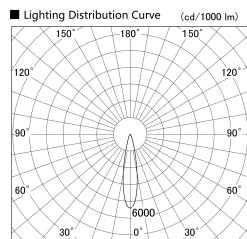

Item no. SD379-1020B9035

Series Name: AMMA Lens type Cylinder Tracklight (SD379)

Installation	Track mount
Type	Lens type tracklight : Cylinder type
Fixture wattage	10.5W
Beam angle	21deg
Color Temp.	3500K
CRI	Ra>90
Luminous	1223 lm
Body	Die-castaluminumalloy
Body finish	Black
Trim finish	Black
Reflector finish	N/A
IP Rate	IP20
Light source	COB module
Input Voltage	AC220~240V
Dimming Type	Non-Dimmable
Certificate	CE,CCC
Cut Hole	N/A