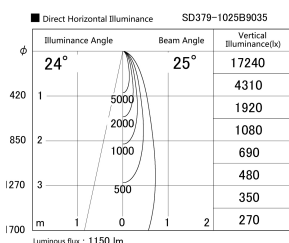

Item no. SD379-1025B9035

Series Name: AMMA Lens type Cylinder Tracklight (SD379)

Installation	Track mount
Type	Lens type tracklight : Cylinder type
Fixture wattage	10.5W
Beam angle	25deg
Color Temp.	3500K
CRI	Ra>90
Luminous	1151 lm
Body	Die-castaluminumalloy
Body finish	Black
Trim finish	Black
Reflector finish	N/A
IP Rate	IP20
Light source	COB module
Input Voltage	AC220~240V
Dimming Type	Non-Dimmable
Certificate	CE,CCC
Cut Hole	N/A