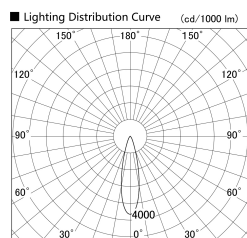

Item no. SD379-1025B9035

Series Name: AMMA Lens type Cylinder Tracklight (SD379)

Installation	Track mount
Type	Lens type tracklight : Cylinder type
Fixture wattage	10.5W
Beam angle	25deg
Color Temp.	3500K
CRI	Ra>90
Luminous	1151 lm
Body	Die-castaluminumalloy
Body finish	Black
Trim finish	Black
Reflector finish	N/A
IP Rate	IP20
Light source	COB module
Input Voltage	AC220~240V
Dimming Type	Non-Dimmable
Certificate	CE,CCC
Cut Hole	N/A