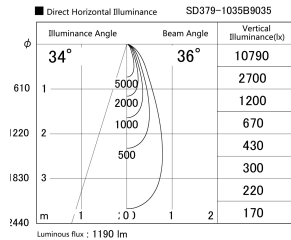

Item no. SD379-1035B9035

Series Name: AMMA Lens type Cylinder Tracklight (SD379)

Installation	Track mount
Type	Lens type tracklight : Cylinder type
Fixture wattage	10.5W
Beam angle	36deg
Color Temp.	3500K
CRI	Ra>90
Luminous	1190 lm
Body	Die-castaluminumalloy
Body finish	Black
Trim finish	Black
Reflector finish	N/A
IP Rate	IP20
Light source	COB module
Input Voltage	AC220~240V
Dimming Type	Non-Dimmable
Certificate	CE,CCC
Cut Hole	N/A