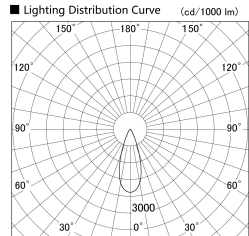

Item no. SD379-1035B9035

Series Name: AMMA Lens type Cylinder Tracklight (SD379)

Installation	Track mount
Type	Lens type tracklight : Cylinder type
Fixture wattage	10.5W
Beam angle	36deg
Color Temp.	3500K
CRI	Ra>90
Luminous	1190 lm
Body	Die-castaluminumalloy
Body finish	Black
Trim finish	Black
Reflector finish	N/A
IP Rate	IP20
Light source	COB module
Input Voltage	AC220~240V
Dimming Type	Non-Dimmable
Certificate	CE,CCC
Cut Hole	N/A