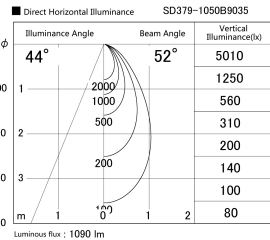

Item no. SD379-1050B9035

Series Name: AMMA Lens type Cylinder Tracklight (SD379)

Installation	Track mount
Type	Lens type tracklight : Cylinder type
Fixture wattage	10.5W
Beam angle	52deg
Color Temp.	3500K
CRI	Ra>90
Luminous	1090 lm
Body	Die-castaluminumalloy
Body finish	Black
Trim finish	Black
Reflector finish	N/A
IP Rate	IP20
Light source	COB module
Input Voltage	AC220~240V
Dimming Type	Non-Dimmable
Certificate	CE,CCC
Cut Hole	N/A