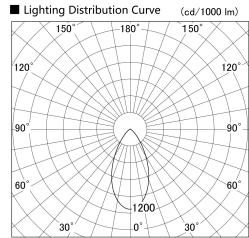

Item no. SD379-1050B9035

Series Name: AMMA Lens type Cylinder Tracklight (SD379)

Installation	Track mount
Type	Lens type tracklight : Cylinder type
Fixture wattage	10.5W
Beam angle	52deg
Color Temp.	3500K
CRI	Ra>90
Luminous	1090 lm
Body	Die-castaluminumalloy
Body finish	Black
Trim finish	Black
Reflector finish	N/A
IP Rate	IP20
Light source	COB module
Input Voltage	AC220~240V
Dimming Type	Non-Dimmable
Certificate	CE,CCC
Cut Hole	N/A