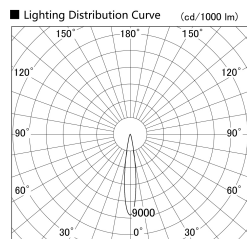

Item no. SD379-1515B9035

Series Name: AMMA Lens type Cylinder Tracklight (SD379)

Installation	Track mount
Type	Lens type tracklight : Cylinder type
Fixture wattage	14W
Beam angle	16deg
Color Temp.	3500K
CRI	Ra>90
Luminous	1347 lm
Body	Die-castaluminumalloy
Body finish	Black
Trim finish	Black
Reflector finish	N/A
IP Rate	IP20
Light source	COB module
Input Voltage	AC220~240V
Dimming Type	Non-Dimmable
Certificate	CE,CCC
Cut Hole	N/A