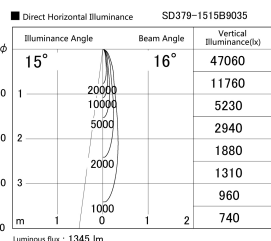

Item no. SD379-1515B9035

Series Name: AMMA Lens type Cylinder Tracklight (SD379)

Installation	Track mount
Type	Lens type tracklight : Cylinder type
Fixture wattage	14W
Beam angle	16deg
Color Temp.	3500K
CRI	Ra>90
Luminous	1347 lm
Body	Die-castaluminumalloy
Body finish	Black
Trim finish	Black
Reflector finish	N/A
IP Rate	IP20
Light source	COB module
Input Voltage	AC220~240V
Dimming Type	Non-Dimmable
Certificate	CE,CCC
Cut Hole	N/A