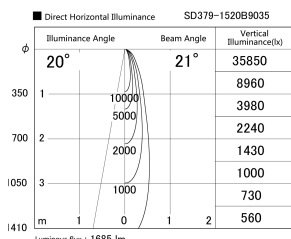

Item no. SD379-1520B9035

Series Name: AMMA Lens type Cylinder Tracklight (SD379)

Installation	Track mount
Type	Lens type tracklight : Cylinder type
Fixture wattage	14W
Beam angle	21deg
Color Temp.	3500K
CRI	Ra>90
Luminous	1687 lm
Body	Die-castaluminumalloy
Body finish	Black
Trim finish	Black
Reflector finish	N/A
IP Rate	IP20
Light source	COB module
Input Voltage	AC220~240V
Dimming Type	Non-Dimmable
Certificate	CE,CCC
Cut Hole	N/A