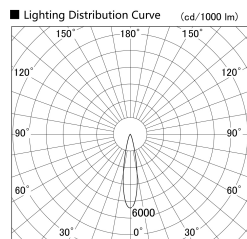

Item no. SD379-1520B9035

Series Name: AMMA Lens type Cylinder Tracklight (SD379)

Installation	Track mount
Type	Lens type tracklight : Cylinder type
Fixture wattage	14W
Beam angle	21deg
Color Temp.	3500K
CRI	Ra>90
Luminous	1687 lm
Body	Die-castaluminumalloy
Body finish	Black
Trim finish	Black
Reflector finish	N/A
IP Rate	IP20
Light source	COB module
Input Voltage	AC220~240V
Dimming Type	Non-Dimmable
Certificate	CE,CCC
Cut Hole	N/A