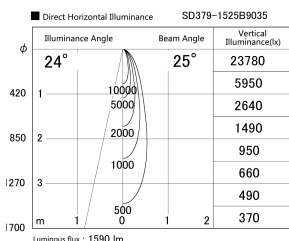

Item no. SD379-1525B9035

Series Name: AMMA Lens type Cylinder Tracklight (SD379)

Installation	Track mount
Type	Lens type tracklight : Cylinder type
Fixture wattage	14W
Beam angle	25deg
Color Temp.	3500K
CRI	Ra>90
Luminous	1588 lm
Body	Die-castaluminumalloy
Body finish	Black
Trim finish	Black
Reflector finish	N/A
IP Rate	IP20
Light source	COB module
Input Voltage	AC220~240V
Dimming Type	Non-Dimmable
Certificate	CE,CCC
Cut Hole	N/A