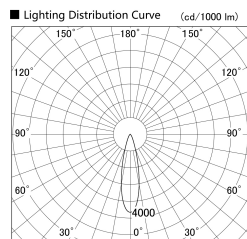

Item no. SD379-1525B9035

Series Name: AMMA Lens type Cylinder Tracklight (SD379)

Installation	Track mount
Type	Lens type tracklight : Cylinder type
Fixture wattage	14W
Beam angle	25deg
Color Temp.	3500K
CRI	Ra>90
Luminous	1588 lm
Body	Die-castaluminumalloy
Body finish	Black
Trim finish	Black
Reflector finish	N/A
IP Rate	IP20
Light source	COB module
Input Voltage	AC220~240V
Dimming Type	Non-Dimmable
Certificate	CE,CCC
Cut Hole	N/A