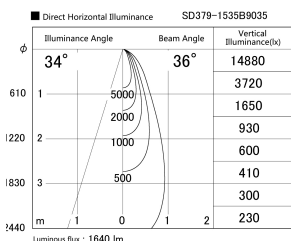

Item no. SD379-1535B9035

Series Name: AMMA Lens type Cylinder Tracklight (SD379)

Installation	Track mount
Type	Lens type tracklight : Cylinder type
Fixture wattage	14W
Beam angle	36deg
Color Temp.	3500K
CRI	Ra>90
Luminous	1641 lm
Body	Die-castaluminumalloy
Body finish	Black
Trim finish	Black
Reflector finish	N/A
IP Rate	IP20
Light source	COB module
Input Voltage	AC220~240V
Dimming Type	Non-Dimmable
Certificate	CE,CCC
Cut Hole	N/A