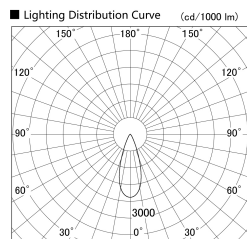

Item no. SD379-1535B9035

Series Name: AMMA Lens type Cylinder Tracklight (SD379)

Installation	Track mount
Type	Lens type tracklight : Cylinder type
Fixture wattage	14W
Beam angle	36deg
Color Temp.	3500K
CRI	Ra>90
Luminous	1641 lm
Body	Die-castaluminumalloy
Body finish	Black
Trim finish	Black
Reflector finish	N/A
IP Rate	IP20
Light source	COB module
Input Voltage	AC220~240V
Dimming Type	Non-Dimmable
Certificate	CE,CCC
Cut Hole	N/A