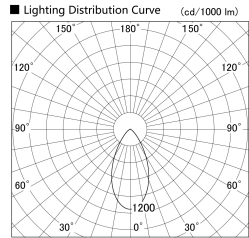

Item no. SD379-1550B9035

Series Name: AMMA Lens type Cylinder Tracklight (SD379)

Installation	Track mount
Type	Lens type tracklight : Cylinder type
Fixture wattage	14W
Beam angle	52deg
Color Temp.	3500K
CRI	Ra>90
Luminous	1503 lm
Body	Die-castaluminumalloy
Body finish	Black
Trim finish	Black
Reflector finish	N/A
IP Rate	IP20
Light source	COB module
Input Voltage	AC220~240V
Dimming Type	Non-Dimmable
Certificate	CE,CCC
Cut Hole	N/A