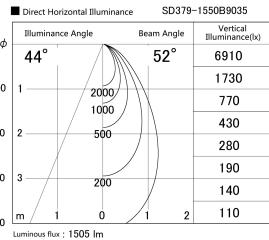

Item no. SD379-1550B9035

Series Name: AMMA Lens type Cylinder Tracklight (SD379)

Installation	Track mount
Type	Lens type tracklight : Cylinder type
Fixture wattage	14W
Beam angle	52deg
Color Temp.	3500K
CRI	Ra>90
Luminous	1503 lm
Body	Die-castaluminumalloy
Body finish	Black
Trim finish	Black
Reflector finish	N/A
IP Rate	IP20
Light source	COB module
Input Voltage	AC220~240V
Dimming Type	Non-Dimmable
Certificate	CE,CCC
Cut Hole	N/A