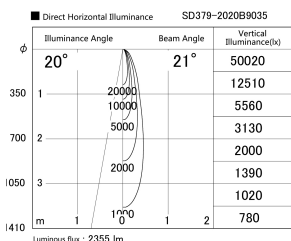

Item no. SD379-2020B9035

Series Name: AMMA Lens type Cylinder Tracklight (SD379)

Installation	Track mount
Type	Lens type tracklight : Cylinder type
Fixture wattage	21W
Beam angle	21deg
Color Temp.	3500K
CRI	Ra>90
Luminous	2354 lm
Body	Die-castaluminumalloy
Body finish	Black
Trim finish	Black
Reflector finish	N/A
IP Rate	IP20
Light source	COB module
Input Voltage	AC220~240V
Dimming Type	Non-Dimmable
Certificate	CE,CCC
Cut Hole	N/A