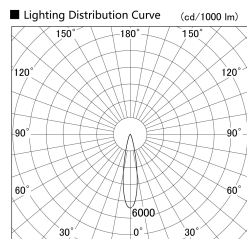

Item no. SD379-2020B9035

Series Name: AMMA Lens type Cylinder Tracklight (SD379)

Installation	Track mount
Type	Lens type tracklight : Cylinder type
Fixture wattage	21W
Beam angle	21deg
Color Temp.	3500K
CRI	Ra>90
Luminous	2354 lm
Body	Die-castaluminumalloy
Body finish	Black
Trim finish	Black
Reflector finish	N/A
IP Rate	IP20
Light source	COB module
Input Voltage	AC220~240V
Dimming Type	Non-Dimmable
Certificate	CE,CCC
Cut Hole	N/A