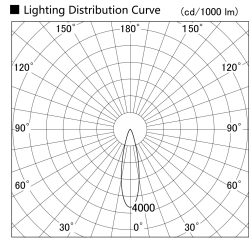

Item no. SD379-2025B9035

Series Name: AMMA Lens type Cylinder Tracklight (SD379)

Installation	Track mount
Type	Lens type tracklight : Cylinder type
Fixture wattage	21W
Beam angle	25deg
Color Temp.	3500K
CRI	Ra>90
Luminous	2217 lm
Body	Die-cast aluminum alloy
Body finish	Black
Trim finish	Black
Reflector finish	N/A
IP Rate	IP20
Light source	COB module
Input Voltage	AC220~240V
Dimming Type	Non-Dimmable
Certificate	CE,CCC
Cut Hole	N/A