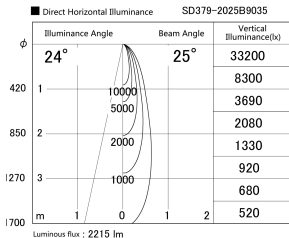

Item no. SD379-2025B9035

Series Name: AMMA Lens type Cylinder Tracklight (SD379)

Installation	Track mount
Type	Lens type tracklight : Cylinder type
Fixture wattage	21W
Beam angle	25deg
Color Temp.	3500K
CRI	Ra>90
Luminous	2217 lm
Body	Die-cast aluminum alloy
Body finish	Black
Trim finish	Black
Reflector finish	N/A
IP Rate	IP20
Light source	COB module
Input Voltage	AC220~240V
Dimming Type	Non-Dimmable
Certificate	CE,CCC
Cut Hole	N/A