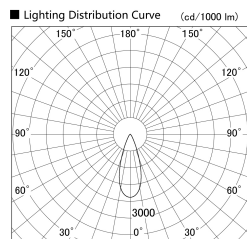

Item no. SD379-2035B9035

Series Name: AMMA Lens type Cylinder Tracklight (SD379)

Installation	Track mount
Type	Lens type tracklight : Cylinder type
Fixture wattage	21W
Beam angle	36deg
Color Temp.	3500K
CRI	Ra>90
Luminous	2291 lm
Body	Die-castaluminumalloy
Body finish	Black
Trim finish	Black
Reflector finish	N/A
IP Rate	IP20
Light source	COB module
Input Voltage	AC220~240V
Dimming Type	Non-Dimmable
Certificate	CE,CCC
Cut Hole	N/A