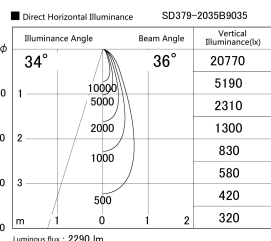

Item no. SD379-2035B9035

Series Name: AMMA Lens type Cylinder Tracklight (SD379)

Installation	Track mount
Type	Lens type tracklight : Cylinder type
Fixture wattage	21W
Beam angle	36deg
Color Temp.	3500K
CRI	Ra>90
Luminous	2291 lm
Body	Die-castaluminumalloy
Body finish	Black
Trim finish	Black
Reflector finish	N/A
IP Rate	IP20
Light source	COB module
Input Voltage	AC220~240V
Dimming Type	Non-Dimmable
Certificate	CE,CCC
Cut Hole	N/A