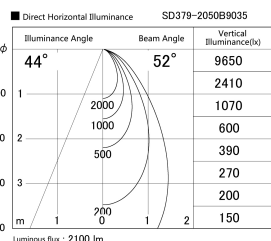

Item no. SD379-2050B9035

Series Name: AMMA Lens type Cylinder Tracklight (SD379)

Installation	Track mount
Type	Lens type tracklight : Cylinder type
Fixture wattage	21W
Beam angle	52deg
Color Temp.	3500K
CRI	Ra>90
Luminous	2098 lm
Body	Die-castaluminumalloy
Body finish	Black
Trim finish	Black
Reflector finish	N/A
IP Rate	IP20
Light source	COB module
Input Voltage	AC220~240V
Dimming Type	Non-Dimmable
Certificate	CE,CCC
Cut Hole	N/A