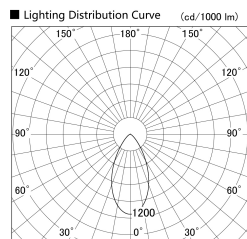

Item no. SD379-2050B9035

Series Name: AMMA Lens type Cylinder Tracklight (SD379)

Installation	Track mount
Type	Lens type tracklight : Cylinder type
Fixture wattage	21W
Beam angle	52deg
Color Temp.	3500K
CRI	Ra>90
Luminous	2098 lm
Body	Die-castaluminumalloy
Body finish	Black
Trim finish	Black
Reflector finish	N/A
IP Rate	IP20
Light source	COB module
Input Voltage	AC220~240V
Dimming Type	Non-Dimmable
Certificate	CE,CCC
Cut Hole	N/A