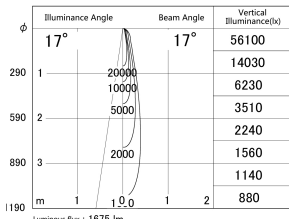

Item no. SD379-1615B9035

Series Name: AMMA Lens type Cylinder Tracklight (SD379)

■ Lighting Distribution Curve (cd/1000 lm)

Installation	Track mount
Type	Lens type tracklight : Cylinder type
Fixture wattage	14W
Beam angle	17deg
Color Temp.	3500K
CRI	Ra>90
Luminous	1673 lm
Body	Die-castaluminumalloy
Body finish	Black
Trim finish	Black
Reflector finish	N/A
IP Rate	IP20
Light source	COB module
Input Voltage	AC220~240V
Dimming Type	Non-Dimmable
Certificate	CE,CCC
Cut Hole	N/A