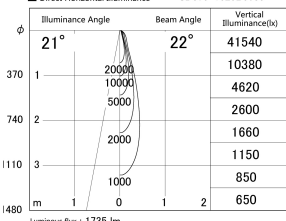

Item no. SD379-1625B9035

Series Name: AMMA Lens type Cylinder Tracklight (SD379)

■ Lighting Distribution Curve (cd/1000 lm)

Installation	Track mount
Type	Lens type tracklight : Cylinder type
Fixture wattage	14W
Beam angle	22deg
Color Temp.	3500K
CRI	Ra>90
Luminous	1737 lm
Body	Die-castaluminumalloy
Body finish	Black
Trim finish	Black
Reflector finish	N/A
IP Rate	IP20
Light source	COB module
Input Voltage	AC220~240V
Dimming Type	Non-Dimmable
Certificate	CE,CCC
Cut Hole	N/A