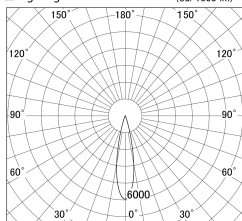

■ Lighting Distribution Curve (cd/1000 lm)