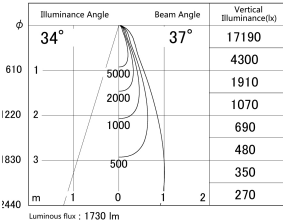

Item no. SD379-1635B9035

Series Name: AMMA Lens type Cylinder Tracklight (SD379)

■ Lighting Distribution Curve (cd/1000 lm)

■ Direct Horizontal Illuminance SD379-1635B9035

Installation	Track mount
Type	Lens type tracklight : Cylinder type
Fixture wattage	14W
Beam angle	37deg
Color Temp.	3500K
CRI	Ra>90
Luminous	1729 lm
Body	Die-castaluminumalloy
Body finish	Black
Trim finish	Black
Reflector finish	N/A
IP Rate	IP20
Light source	COB module
Input Voltage	AC220~240V
Dimming Type	Non-Dimmable
Certificate	CE,CCC
Cut Hole	N/A