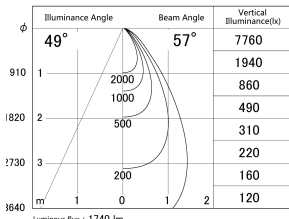

Item no. SD379-1655B9035

Series Name: AMMA Lens type Cylinder Tracklight (SD379)

■ Lighting Distribution Curve (cd/1000 lm)

Installation	Track mount
Type	Lens type tracklight : Cylinder type
Fixture wattage	14W
Beam angle	57deg
Color Temp.	3500K
CRI	Ra>90
Luminous	1740 lm
Body	Die-cast aluminum alloy
Body finish	Black
Trim finish	Black
Reflector finish	N/A
IP Rate	IP20
Light source	COB module
Input Voltage	AC220~240V
Dimming Type	Non-Dimmable
Certificate	CE,CCC
Cut Hole	N/A