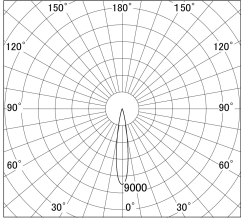

Item no. SD379-2115B9035

Series Name: AMMA Lens type Cylinder Tracklight (SD379)

■ Lighting Distribution Curve (cd/1000 lm)

■ Direct Horizontal Illuminance SD379-2115B9035

Installation	Track mount
Type	Lens type tracklight : Cylinder type
Fixture wattage	21W
Beam angle	17deg
Color Temp.	3500K
CRI	Ra>90
Luminous	2340 lm
Body	Die-castaluminumalloy
Body finish	Black
Trim finish	Black
Reflector finish	N/A
IP Rate	IP20
Light source	COB module
Input Voltage	AC220~240V
Dimming Type	Non-Dimmable
Certificate	CE,CCC
Cut Hole	N/A