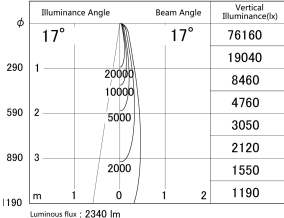

Item no. SD379-2115B9035

Series Name: AMMA Lens type Cylinder Tracklight (SD379)

■ Lighting Distribution Curve (cd/1000 lm)

■ Direct Horizontal Illuminance SD379-2115B9035

Installation	Track mount
Type	Lens type tracklight : Cylinder type
Fixture wattage	21W
Beam angle	17deg
Color Temp.	3500K
CRI	Ra>90
Luminous	2340 lm
Body	Die-castaluminumalloy
Body finish	Black
Trim finish	Black
Reflector finish	N/A
IP Rate	IP20
Light source	COB module
Input Voltage	AC220~240V
Dimming Type	Non-Dimmable
Certificate	CE,CCC
Cut Hole	N/A