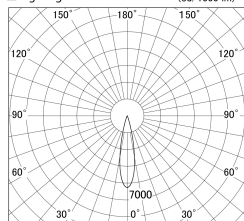

■ Lighting Distribution Curve (cd/1000 lm)