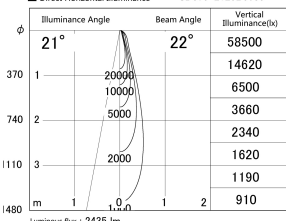

Item no. SD379-2125B9035

Series Name: AMMA Lens type Cylinder Tracklight (SD379)

■ Lighting Distribution Curve (cd/1000 lm)

Installation	Track mount
Type	Lens type tracklight : Cylinder type
Fixture wattage	21W
Beam angle	22deg
Color Temp.	3500K
CRI	Ra>90
Luminous	2435 lm
Body	Die-castaluminumalloy
Body finish	Black
Trim finish	Black
Reflector finish	N/A
IP Rate	IP20
Light source	COB module
Input Voltage	AC220~240V
Dimming Type	Non-Dimmable
Certificate	CE,CCC
Cut Hole	N/A