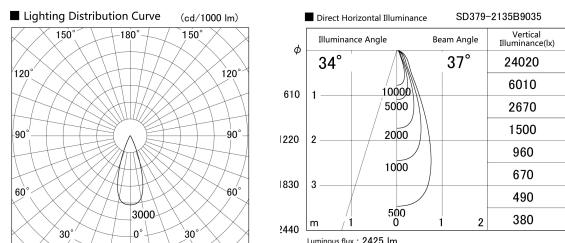

Item no. SD379-2135B9035

Series Name: AMMA Lens type Cylinder Tracklight (SD379)

Installation	Track mount
Type	Lens type tracklight : Cylinder type
Fixture wattage	21W
Beam angle	37deg
Color Temp.	3500K
CRI	Ra>90
Luminous	2423 lm
Body	Die-castaluminumalloy
Body finish	Black
Trim finish	Black
Reflector finish	N/A
IP Rate	IP20
Light source	COB module
Input Voltage	AC220~240V
Dimming Type	Non-Dimmable
Certificate	CE,CCC
Cut Hole	N/A