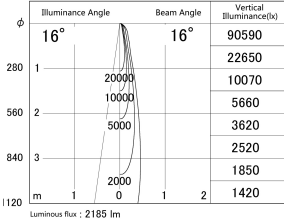

Item no. SD379-2515B9035

Series Name: AMMA Lens type Cylinder Tracklight (SD379)

■ Lighting Distribution Curve (cd/1000 lm)

■ Direct Horizontal Illuminance SD379-2515B9035

Installation	Track mount
Type	Lens type tracklight : Cylinder type
Fixture wattage	24W
Beam angle	16deg
Color Temp.	3500K
CRI	Ra>90
Luminous	2186 lm
Body	Die-castaluminumalloy
Body finish	Black
Trim finish	Black
Reflector finish	N/A
IP Rate	IP20
Light source	COB module
Input Voltage	AC220~240V
Dimming Type	Non-Dimmable
Certificate	CE,CCC
Cut Hole	N/A