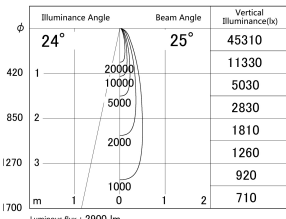

Item no. SD379-2525B9035

Series Name: AMMA Lens type Cylinder Tracklight (SD379)

■ Lighting Distribution Curve (cd/1000 lm)

Installation	Track mount
Type	Lens type tracklight : Cylinder type
Fixture wattage	24W
Beam angle	25deg
Color Temp.	3500K
CRI	Ra>90
Luminous	2902 lm
Body	Die-castaluminumalloy
Body finish	Black
Trim finish	Black
Reflector finish	N/A
IP Rate	IP20
Light source	COB module
Input Voltage	AC220~240V
Dimming Type	Non-Dimmable
Certificate	CE,CCC
Cut Hole	N/A