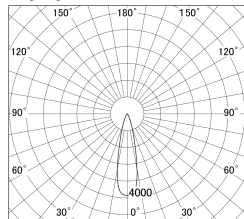

■ Lighting Distribution Curve (cd/1000 lm)