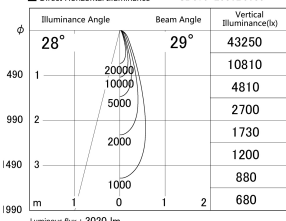

Item no. SD379-2530B9035

Series Name: AMMA Lens type Cylinder Tracklight (SD379)

■ Lighting Distribution Curve (cd/1000 lm)

Installation	Track mount
Type	Lens type tracklight : Cylinder type
Fixture wattage	24W
Beam angle	29deg
Color Temp.	3500K
CRI	Ra>90
Luminous	3021 lm
Body	Die-castaluminumalloy
Body finish	Black
Trim finish	Black
Reflector finish	N/A
IP Rate	IP20
Light source	COB module
Input Voltage	AC220~240V
Dimming Type	Non-Dimmable
Certificate	CE,CCC
Cut Hole	N/A