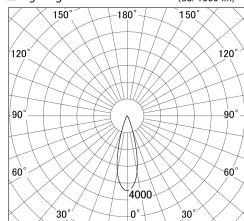

■ Lighting Distribution Curve (cd/1000 lm)