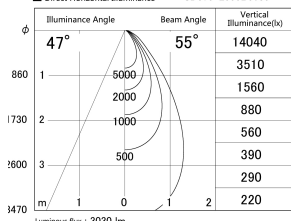

Item no. SD379-2555B9035

Series Name: AMMA Lens type Cylinder Tracklight (SD379)

■ Lighting Distribution Curve (cd/1000 lm)

Installation	Track mount
Type	Lens type tracklight : Cylinder type
Fixture wattage	24W
Beam angle	55deg
Color Temp.	3500K
CRI	Ra>90
Luminous	3030 lm
Body	Die-castaluminumalloy
Body finish	Black
Trim finish	Black
Reflector finish	N/A
IP Rate	IP20
Light source	COB module
Input Voltage	AC220~240V
Dimming Type	Non-Dimmable
Certificate	CE,CCC
Cut Hole	N/A