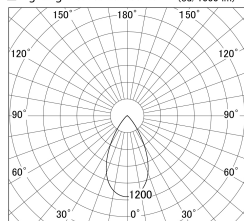

■ Lighting Distribution Curve (cd/1000 lm)