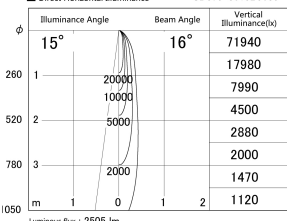

Item no. SD379-3015B9035

Series Name: AMMA Lens type Cylinder Tracklight (SD379)

■ Lighting Distribution Curve (cd/1000 lm)

Installation	Track mount
Type	Lens type tracklight : Cylinder type
Fixture wattage	28W
Beam angle	16deg
Color Temp.	3500K
CRI	Ra>90
Luminous	2505 lm
Body	Die-castaluminumalloy
Body finish	Black
Trim finish	Black
Reflector finish	N/A
IP Rate	IP20
Light source	COB module
Input Voltage	AC220~240V
Dimming Type	Non-Dimmable
Certificate	CE,CCC
Cut Hole	N/A