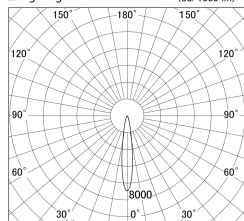

■ Lighting Distribution Curve (cd/1000 lm)