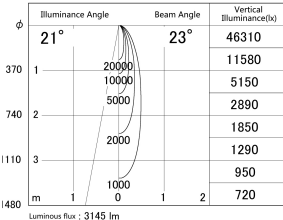

Item no. SD379-3025B9035

Series Name: AMMA Lens type Cylinder Tracklight (SD379)

■ Lighting Distribution Curve (cd/1000 lm)

■ Direct Horizontal Illuminance SD379-3025B9035

Installation	Track mount
Type	Lens type tracklight : Cylinder type
Fixture wattage	28W
Beam angle	23deg
Color Temp.	3500K
CRI	Ra>90
Luminous	3146 lm
Body	Die-castaluminumalloy
Body finish	Black
Trim finish	Black
Reflector finish	N/A
IP Rate	IP20
Light source	COB module
Input Voltage	AC220~240V
Dimming Type	Non-Dimmable
Certificate	CE,CCC
Cut Hole	N/A