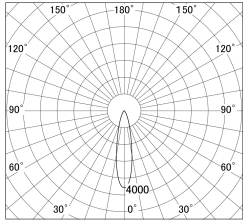

Item no. SD379-3025B9035

Series Name: AMMA Lens type Cylinder Tracklight (SD379)

■ Lighting Distribution Curve (cd/1000 lm)

■ Direct Horizontal Illuminance SD379-3025B9035

Installation	Track mount
Type	Lens type tracklight : Cylinder type
Fixture wattage	28W
Beam angle	23deg
Color Temp.	3500K
CRI	Ra>90
Luminous	3146 lm
Body	Die-castaluminumalloy
Body finish	Black
Trim finish	Black
Reflector finish	N/A
IP Rate	IP20
Light source	COB module
Input Voltage	AC220~240V
Dimming Type	Non-Dimmable
Certificate	CE,CCC
Cut Hole	N/A