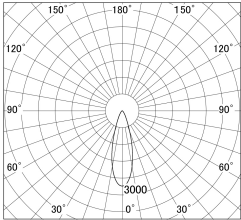

Item no. SD379-3030B9035

Series Name: AMMA Lens type Cylinder Tracklight (SD379)

■ Lighting Distribution Curve (cd/1000 lm)

■ Direct Horizontal Illuminance SD379-3030B9035

Installation	Track mount
Type	Lens type tracklight : Cylinder type
Fixture wattage	28W
Beam angle	30deg
Color Temp.	3500K
CRI	Ra>90
Luminous	3237 lm
Body	Die-castaluminumalloy
Body finish	Black
Trim finish	Black
Reflector finish	N/A
IP Rate	IP20
Light source	COB module
Input Voltage	AC220~240V
Dimming Type	Non-Dimmable
Certificate	CE,CCC
Cut Hole	N/A