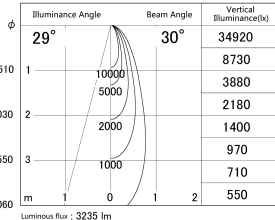

Item no. SD379-3030B9035

Series Name: AMMA Lens type Cylinder Tracklight (SD379)

■ Lighting Distribution Curve (cd/1000 lm)

■ Direct Horizontal Illuminance SD379-3030B9035

Installation	Track mount
Type	Lens type tracklight : Cylinder type
Fixture wattage	28W
Beam angle	30deg
Color Temp.	3500K
CRI	Ra>90
Luminous	3237 lm
Body	Die-castaluminumalloy
Body finish	Black
Trim finish	Black
Reflector finish	N/A
IP Rate	IP20
Light source	COB module
Input Voltage	AC220~240V
Dimming Type	Non-Dimmable
Certificate	CE,CCC
Cut Hole	N/A