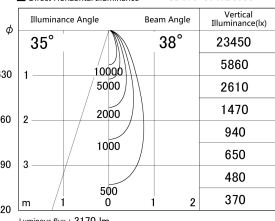

Item no. SD379-3040B9035

Series Name: AMMA Lens type Cylinder Tracklight (SD379)

■ Lighting Distribution Curve (cd/1000 lm)

Installation	Track mount
Type	Lens type tracklight : Cylinder type
Fixture wattage	28W
Beam angle	38deg
Color Temp.	3500K
CRI	Ra>90
Luminous	3170 lm
Body	Die-castaluminumalloy
Body finish	Black
Trim finish	Black
Reflector finish	N/A
IP Rate	IP20
Light source	COB module
Input Voltage	AC220~240V
Dimming Type	Non-Dimmable
Certificate	CE,CCC
Cut Hole	N/A