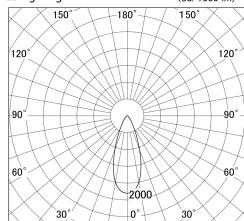

■ Lighting Distribution Curve (cd/1000 lm)