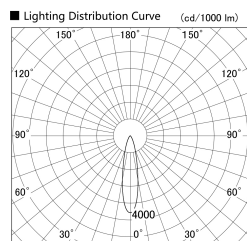

Item no. SD379-3525B9035

Series Name: AMMA Lens type Cylinder Tracklight (SD379)

Installation	Track mount
Type	Lens type tracklight : Cylinder type
Fixture wattage	32W
Beam angle	23deg
Color Temp.	3500K
CRI	Ra>90
Luminous	3563 lm
Body	Die-castaluminumalloy
Body finish	Black
Trim finish	Black
Reflector finish	N/A
IP Rate	IP20
Light source	COB module
Input Voltage	AC220~240V
Dimming Type	Non-Dimmable
Certificate	CE,CCC
Cut Hole	N/A