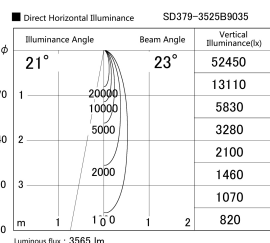

Item no. SD379-3525B9035

Series Name: AMMA Lens type Cylinder Tracklight (SD379)

Installation	Track mount
Type	Lens type tracklight : Cylinder type
Fixture wattage	32W
Beam angle	23deg
Color Temp.	3500K
CRI	Ra>90
Luminous	3563 lm
Body	Die-castaluminumalloy
Body finish	Black
Trim finish	Black
Reflector finish	N/A
IP Rate	IP20
Light source	COB module
Input Voltage	AC220~240V
Dimming Type	Non-Dimmable
Certificate	CE,CCC
Cut Hole	N/A